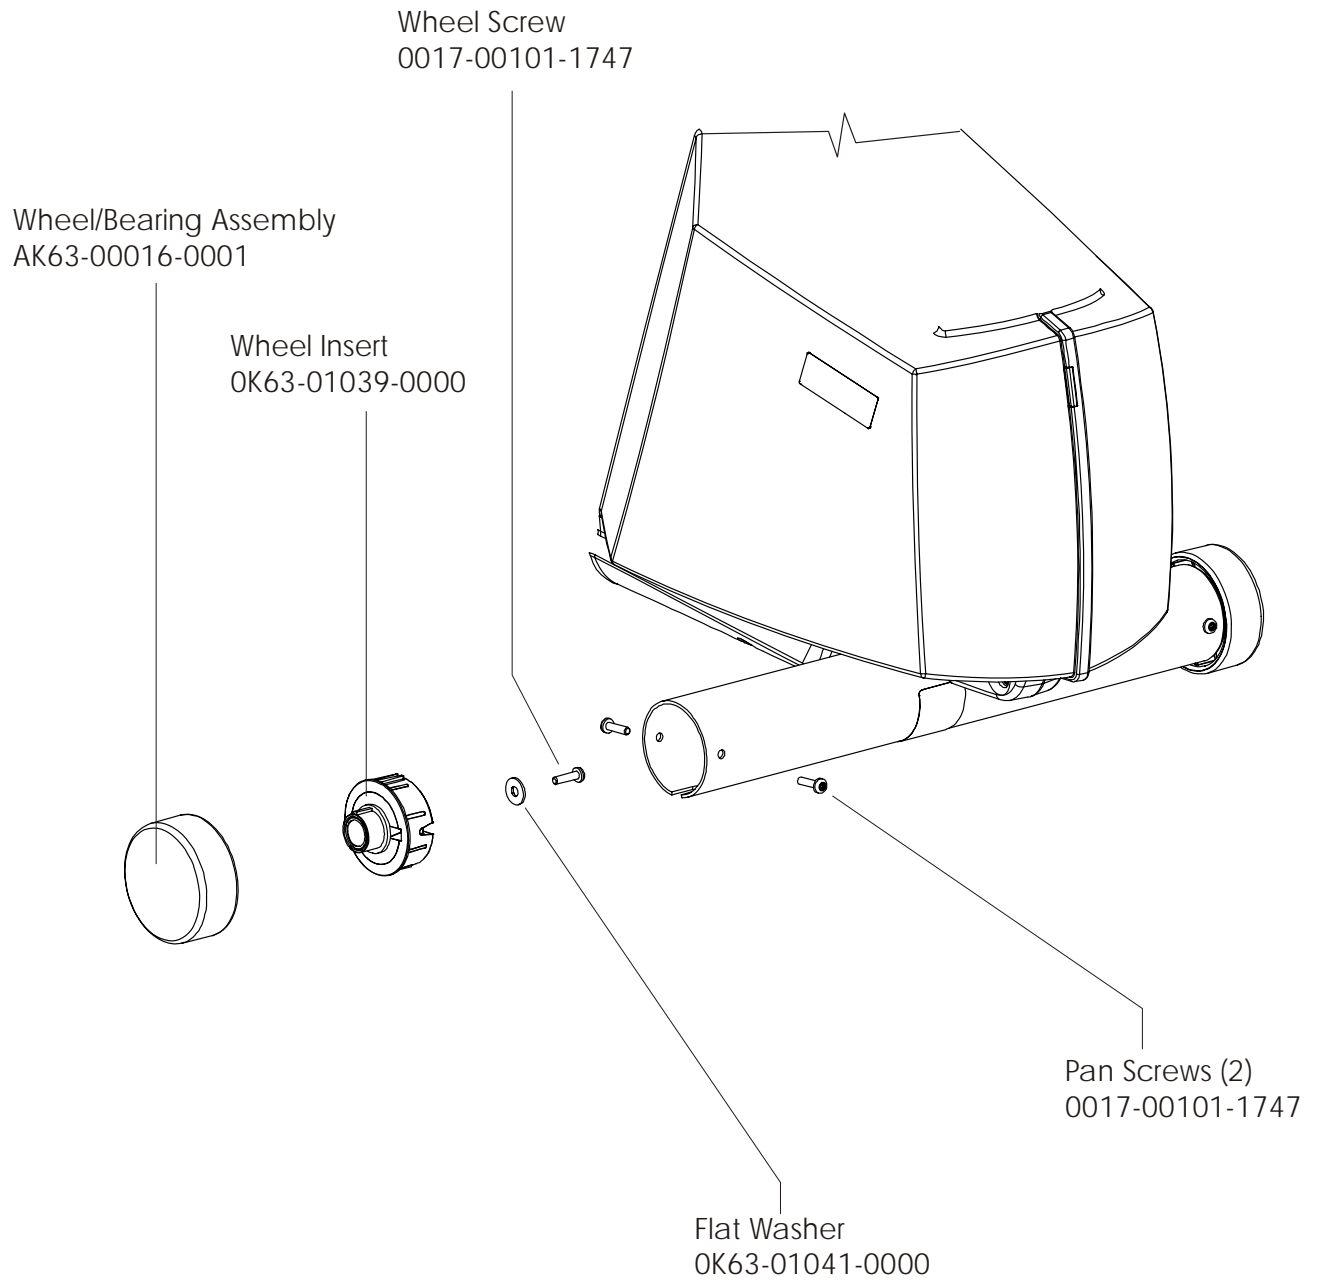

Clutch Assembly  
AK63-00026-0000

DELFIN Washers  
0017-00104-0455

Spacer

Left Seat Post Shroud  
OK63-01092-0010

Screw  
0017-00101-1741

Right Seat Post Shroud  
OK63-01092-0009

PCB Mounting Bracket Assembly  
AK63-00049-0000

Front Wheels  
AK63-00017-0001

**CABLE ASSEMBLY  
POWER CONTROL TO ALTERNATOR  
AK63-00029-0001**

**CONSOLE TO ACB CABLE  
AK63-00037-0002**

**LOWER CONSOLE  
CABLE  
AK63-00038-0000**

**CABLE ASSEMBLY  
AK63-00028-0001**